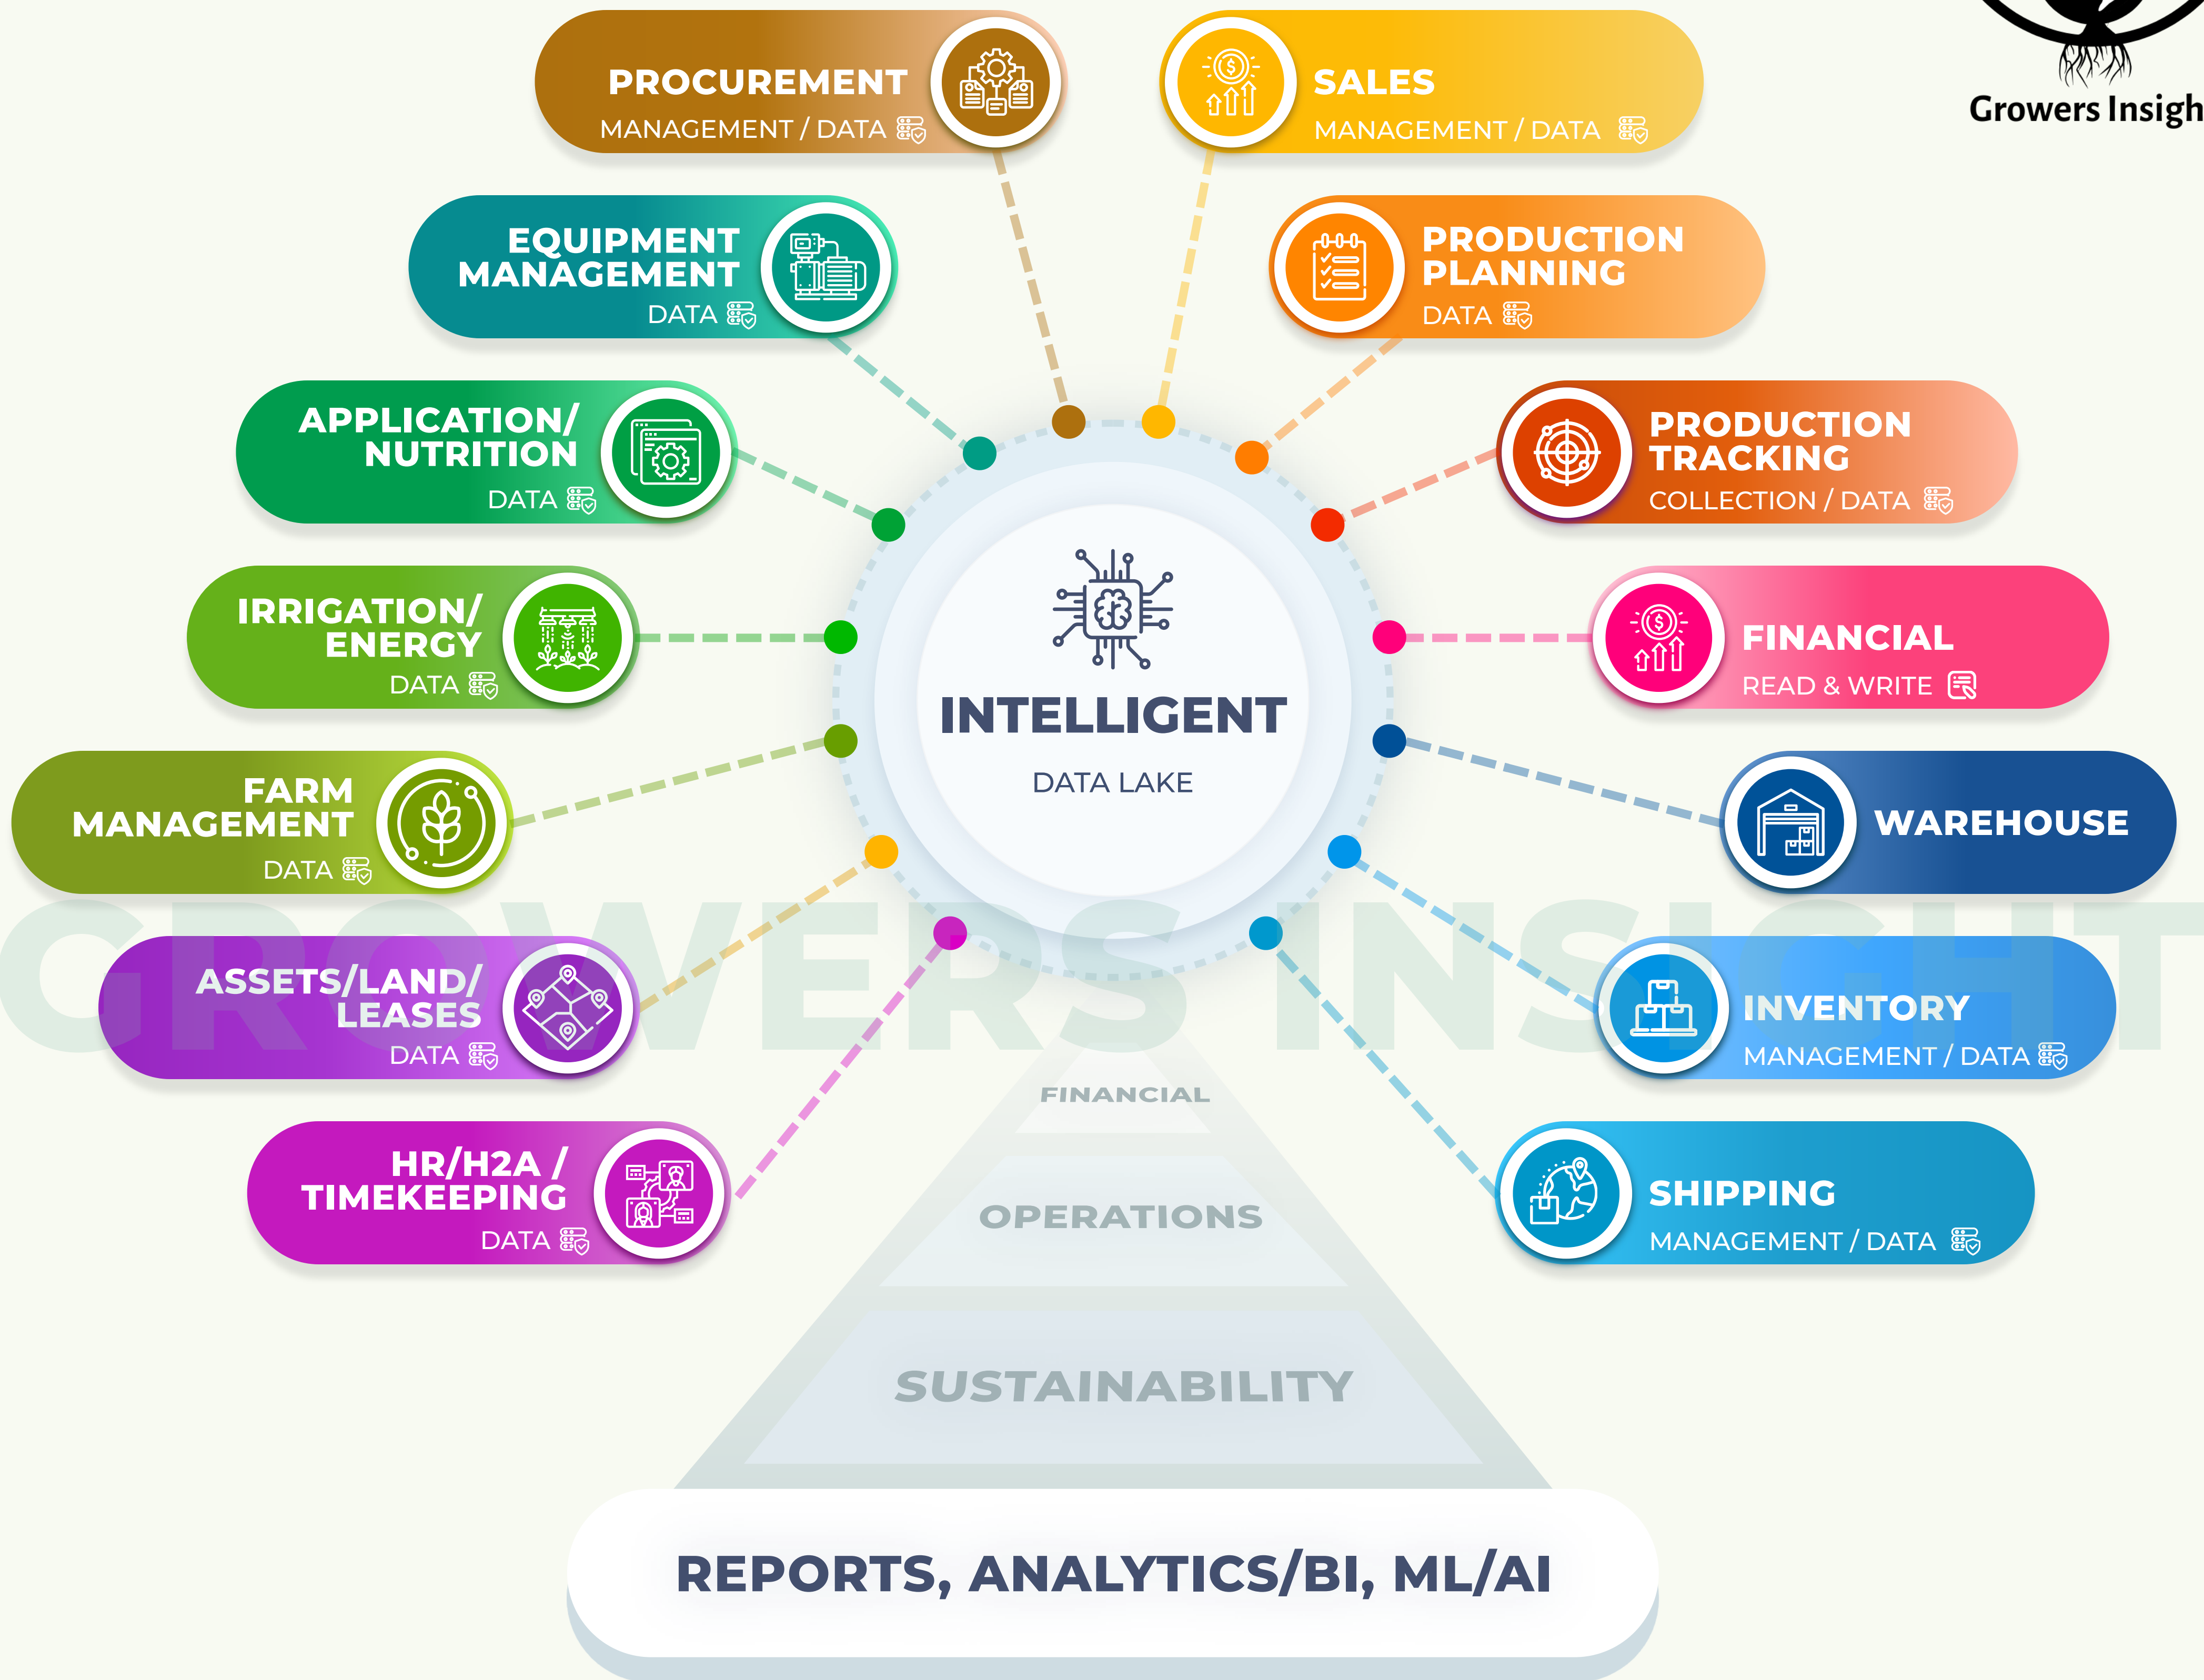

MODERN BUSINESS DATA SYSTEM (ERP)

- EACH SYSTEM DIRECTLY CONNECTED TO DATA LAKE
- CLEAN, STANDARDIZED DATA
- EASILY UPDATE OR REPLACE SYSTEMS

- CENTRAL DATA STORAGE
- AUTOMATED REPORTING AND DASHBOARDS